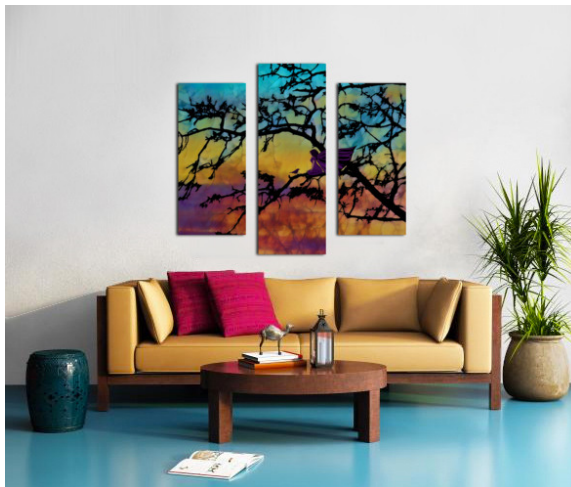

(<https://img.cdn->

[pictorem.com/uploads/split/2/split3cross_696591.jpg](https://img.cdn-pictorem.com/uploads/split/2/split3cross_696591.jpg))

39 x 36 cross triptych split canvas

42x36 inches including space.

1X[13x36] 2X[13x30]

$437

ORDER

ABOUT JODI DILIBERTO (<https://www.pictorem.com/profile/Jodi.DiLiberto>) (<https://www.facebook.com/MusicandArtfromthePurpleHouse>) (<https://www.instagram.com/fromthepurplehouse>) (<https://www.pictorem.com/contactartist.html?UserID=RQ8AIU5NDN>) **Follow** (<https://www.pictorem.com/quickaccount.html?followartist=RQ8AIU5NDN>)

I am an artist, musician, and poet. Even as a child, the wondrous beauty and magic of our planet have always been obvious to me, and I was lucky enough to never take it for granted. I see portals to lovely places in the shadows, peace and bliss in the colors. It is through art that I express my joy and delight in life. Everything you see is my own work. You'll find no Artificial Intelligence (AI) here. All images copyright 1980-2023 Jodi DiLiberto All Rights Reserved

TOP